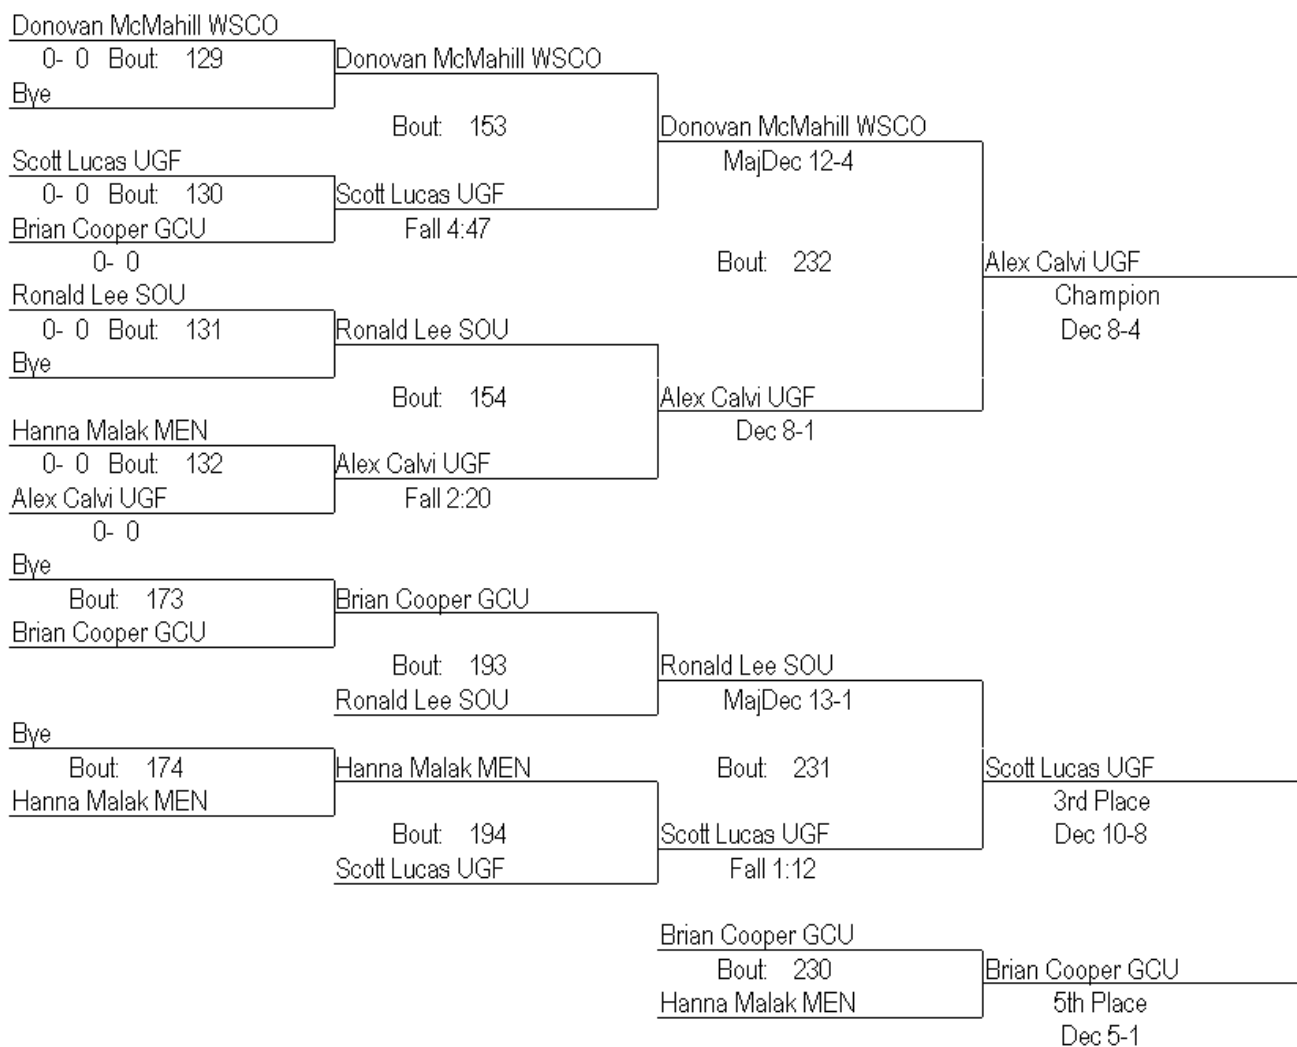

# 2010 Mile High Collegiate Wrestling Championships

01/17/2010

184

# 2010 Mile High Collegiate Wrestling Championships

01/17/2010

197