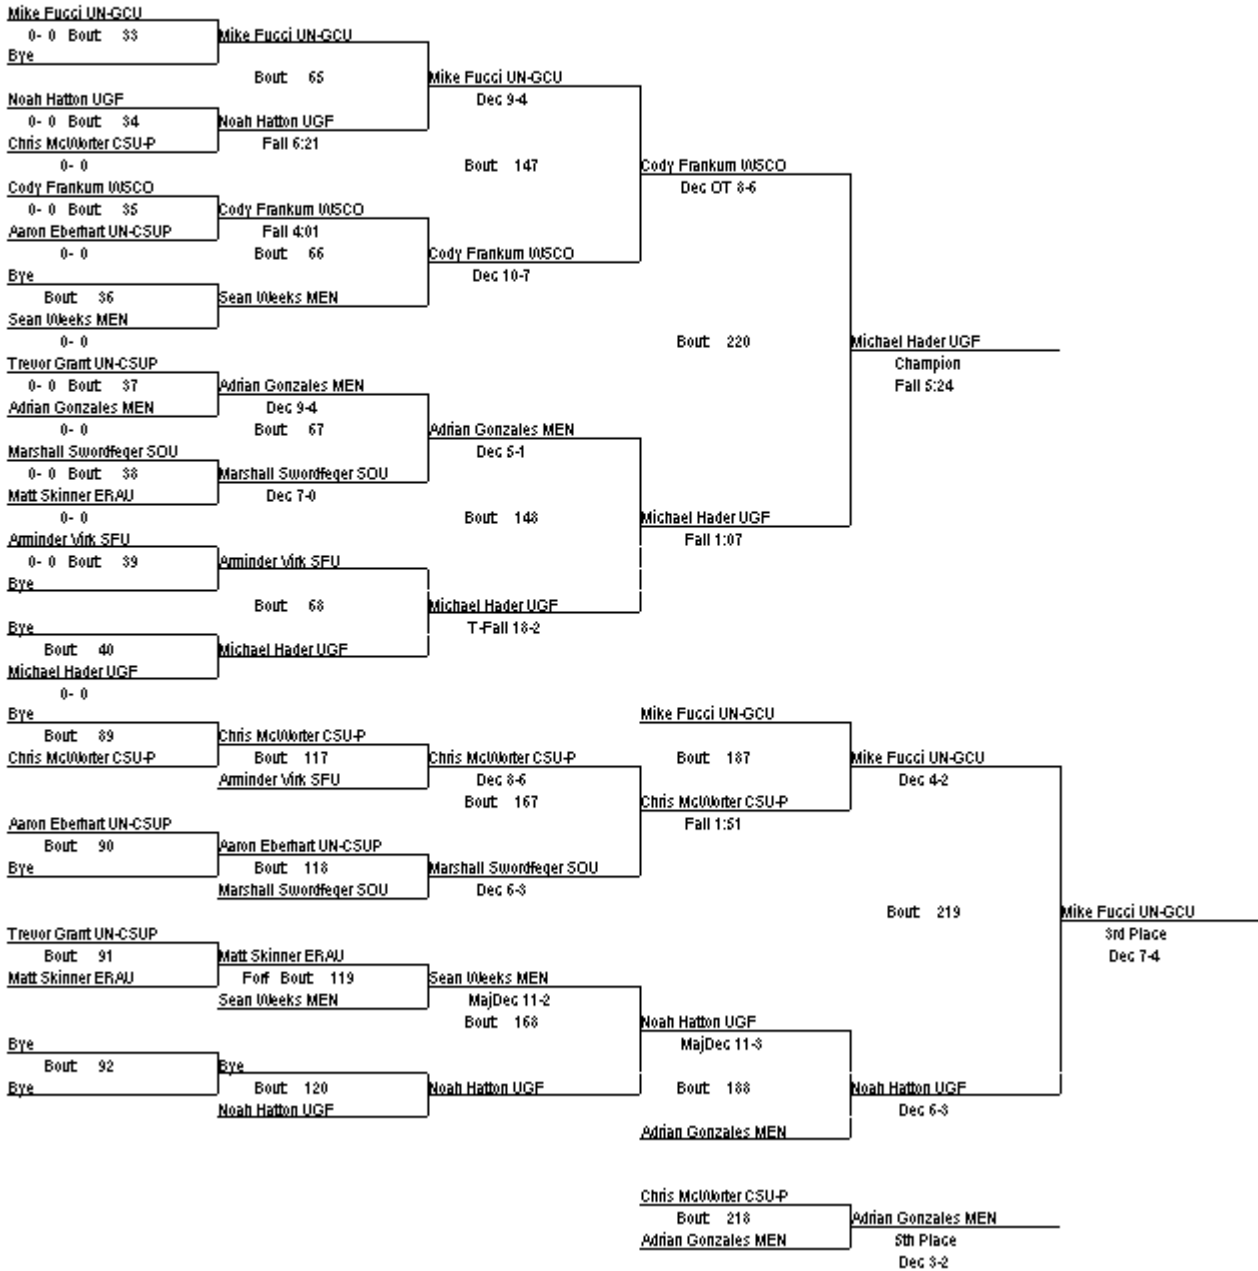

2010 Mile High Collegiate Wrestling Championships F

01/17/2010

165