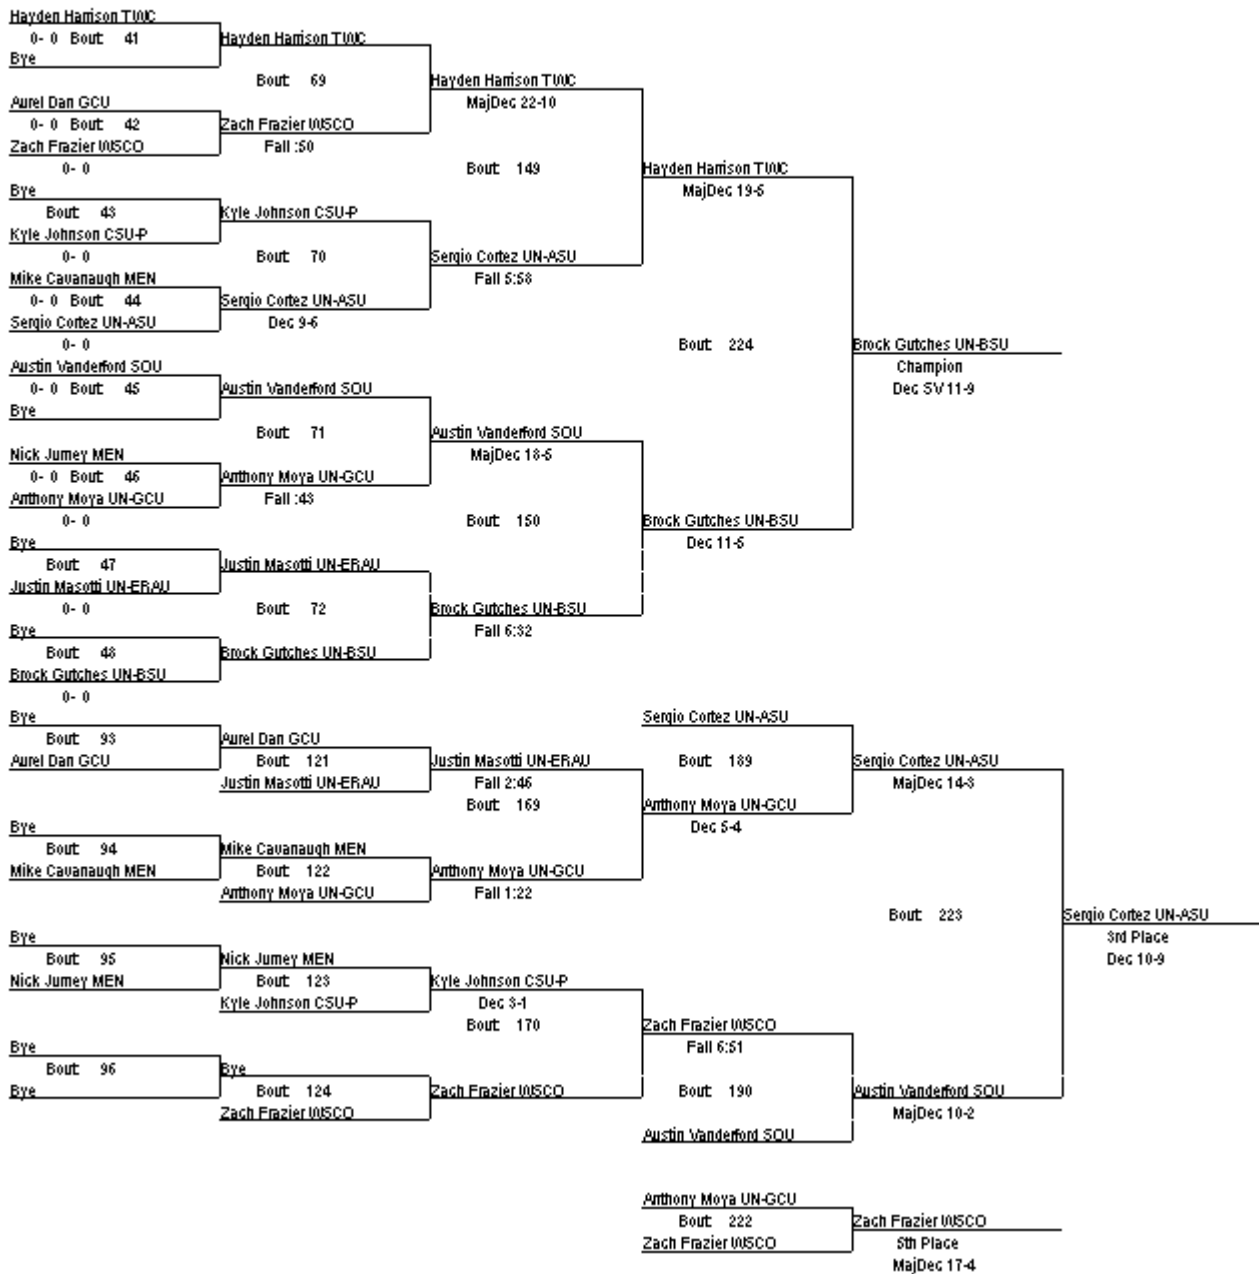

2010 Mile High Collegiate Wrestling Championships F

01/17/2010

174