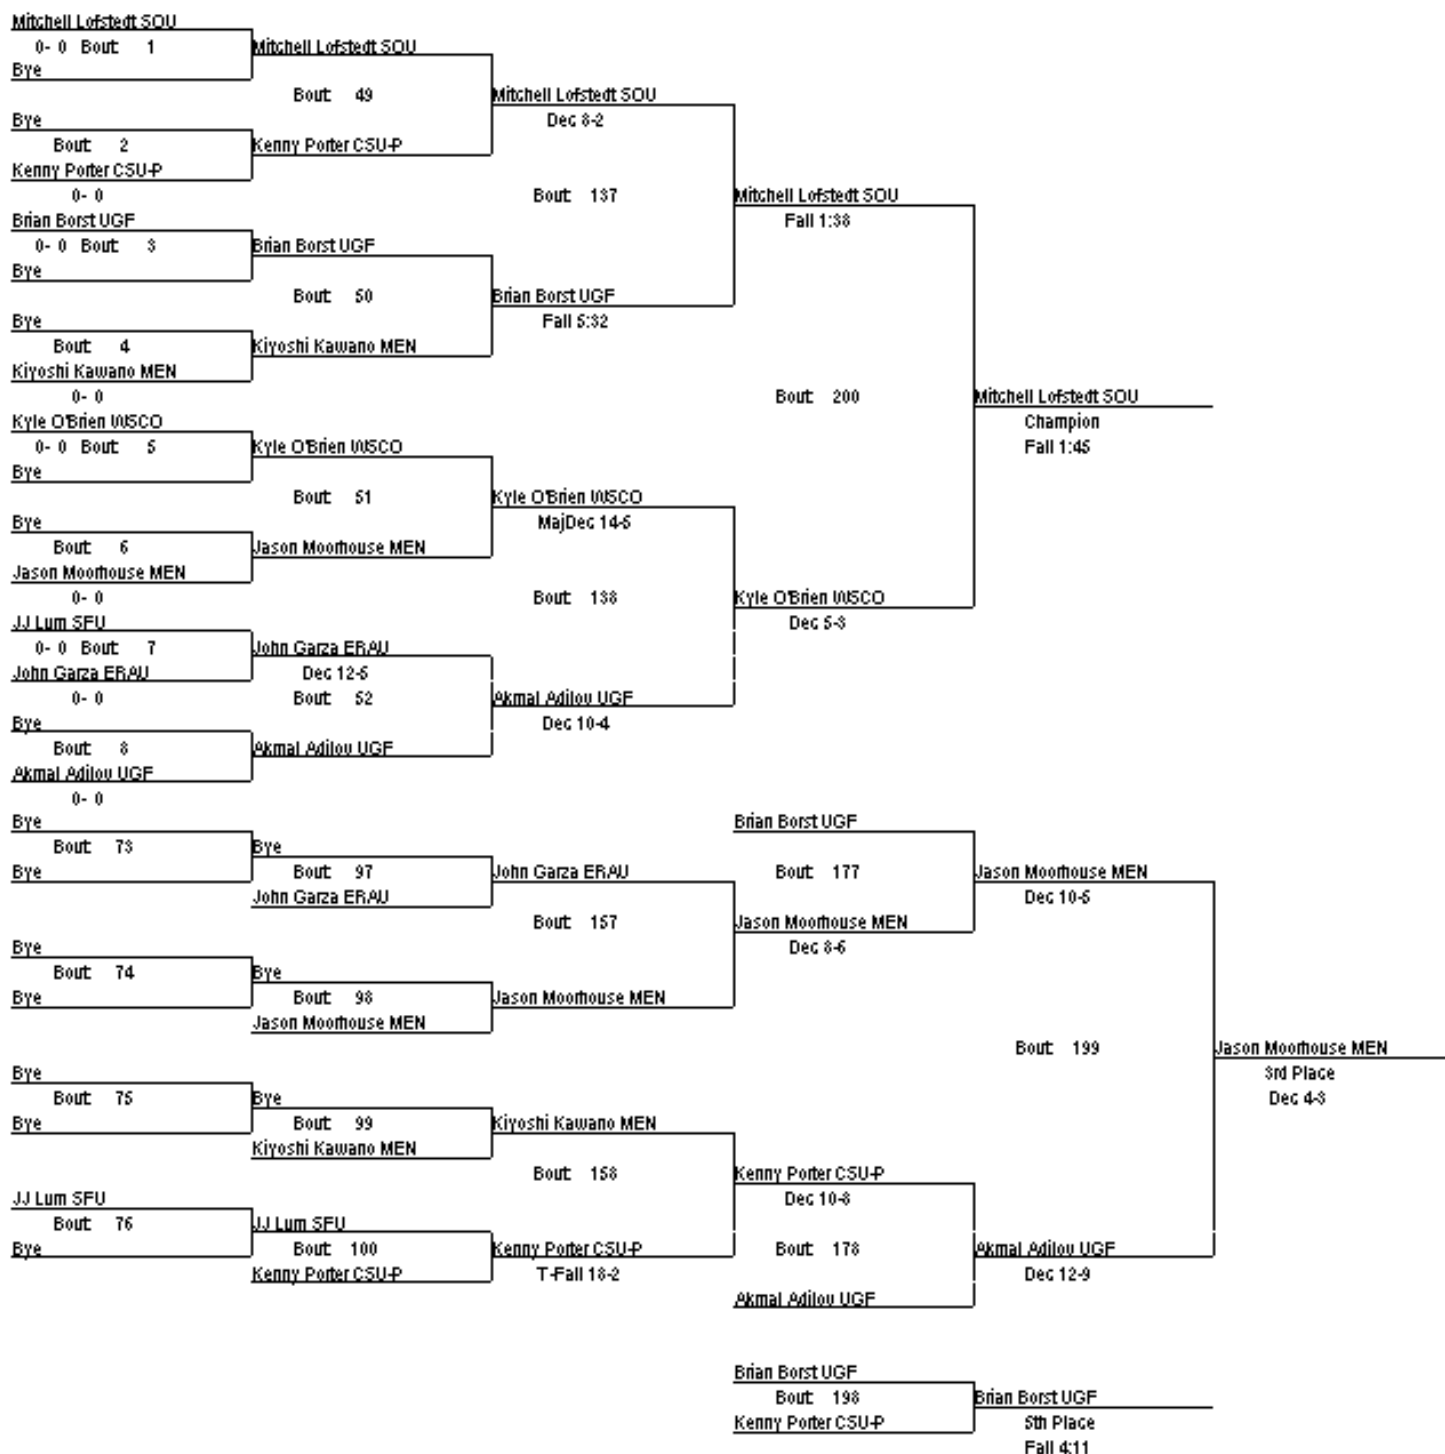

# 2010 Mile High Collegiate Wrestling Championships F

01/17/2010

125