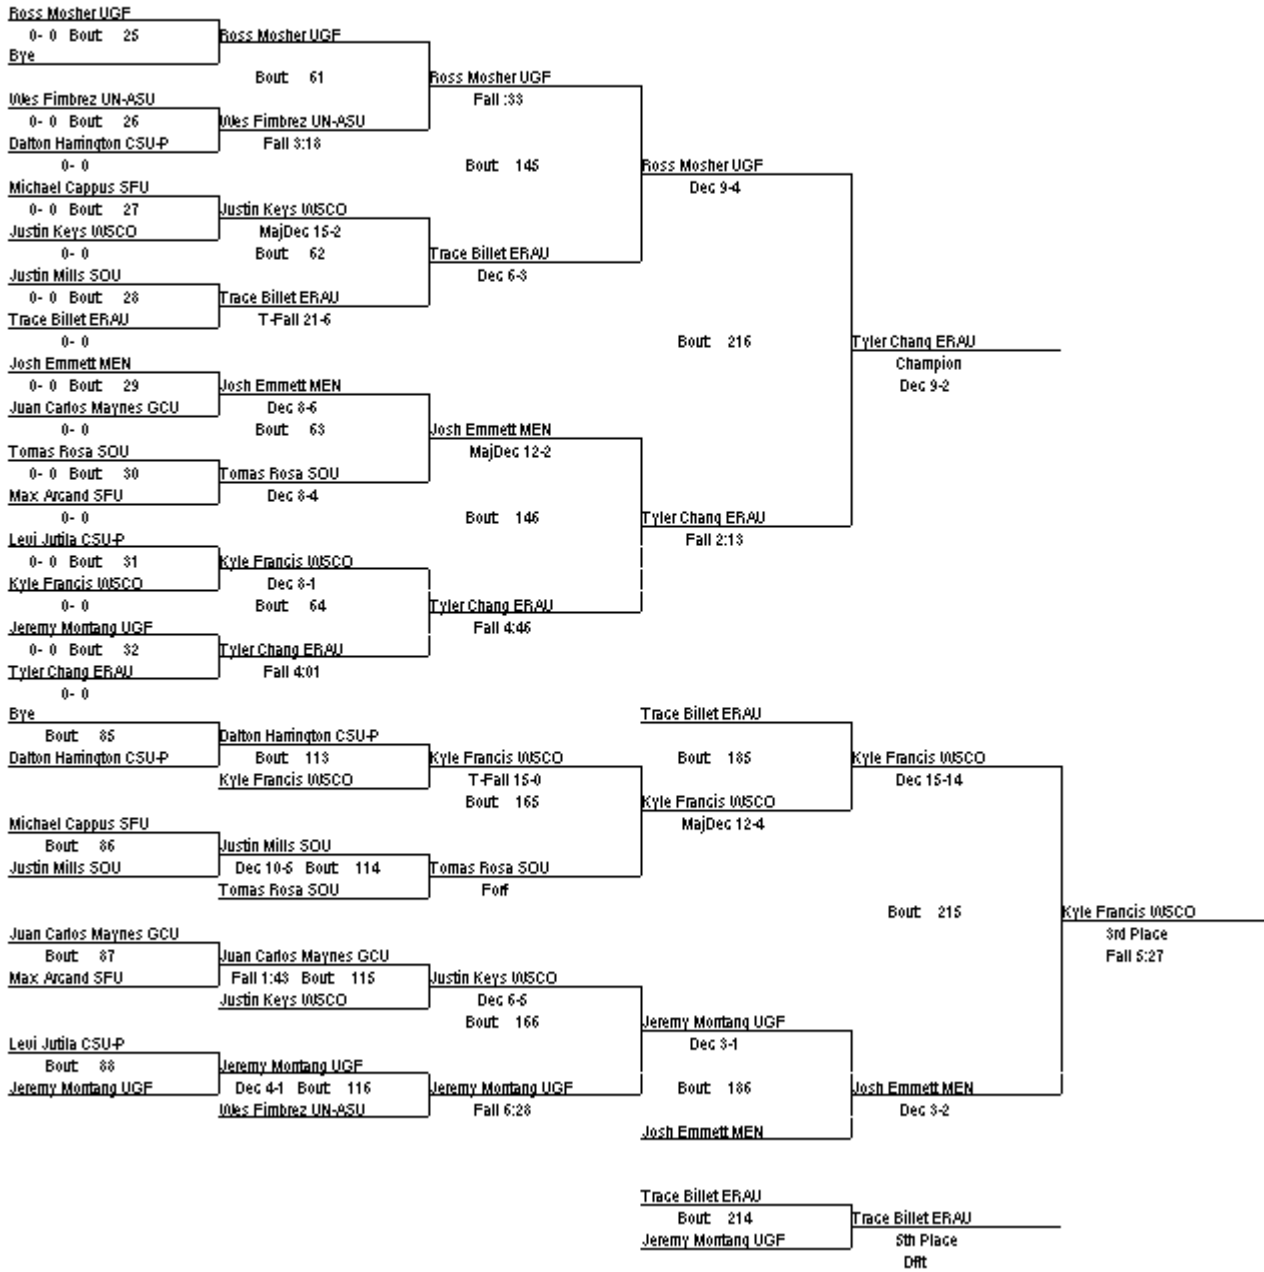

2010 Mile High Collegiate Wrestling Championships F

01/17/2010

157